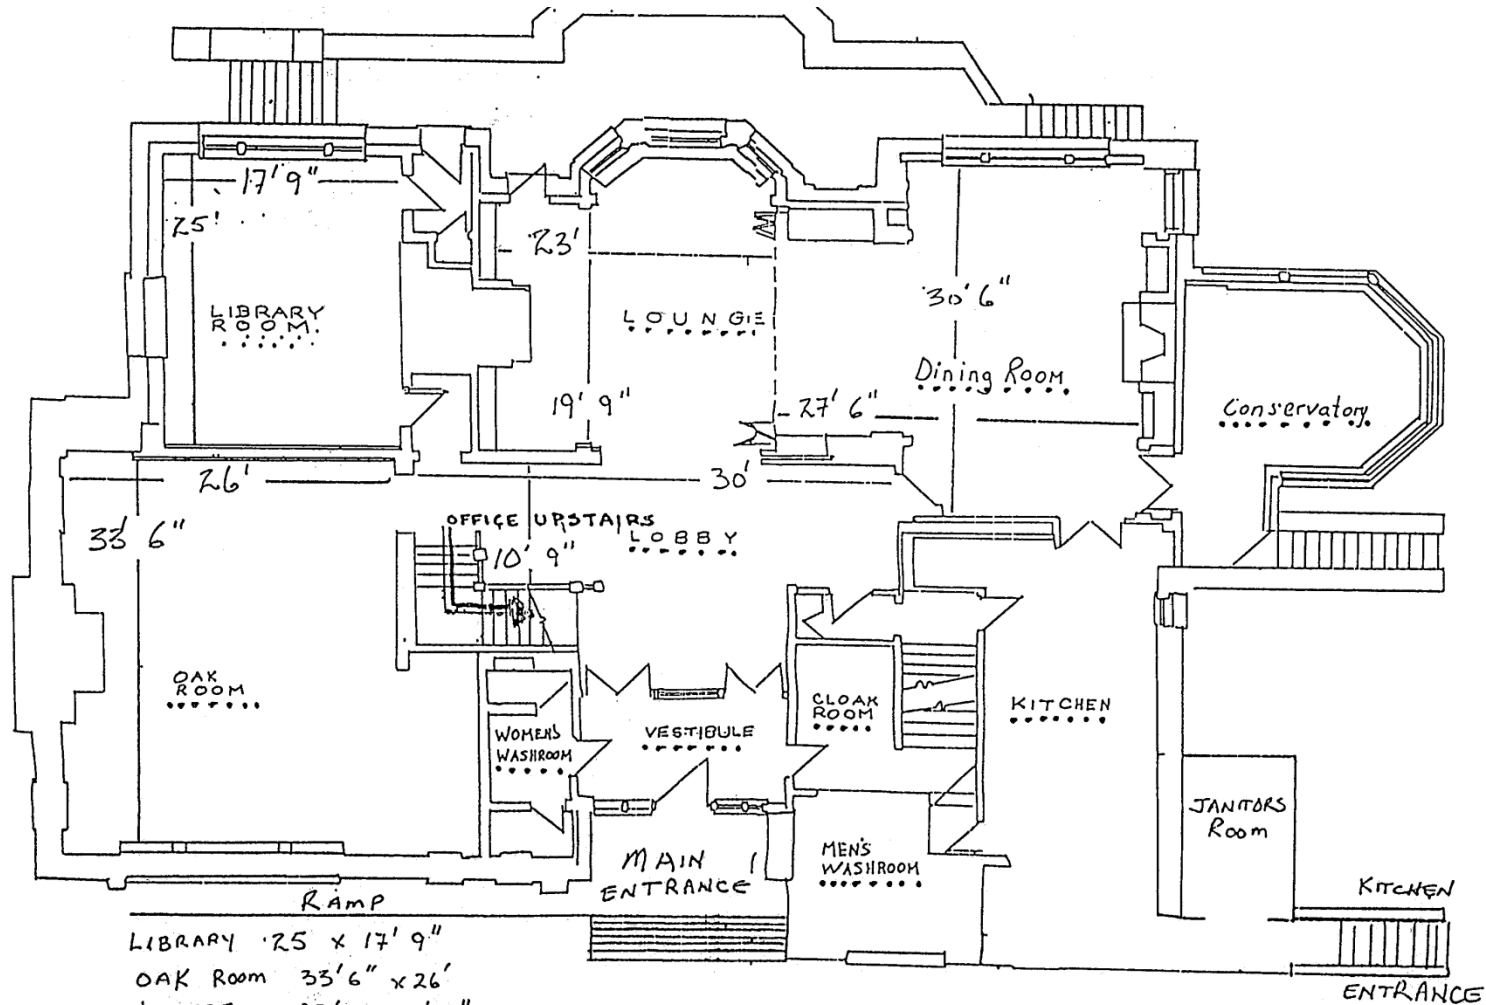

Aberthau Mansion - West Point Grey Community Centre

4397 W. 2nd Avenue, Vancouver, B.C.

V6R 1K4 P. 604 257-8140

LIBRARY 25' x 17' 9"
OAK ROOM 33' 6" x 26'
LOUNGE 23' x 19' 9"
Dining Room 30' 6" x 27' 6"
LOBBY 10' 9" x 30'